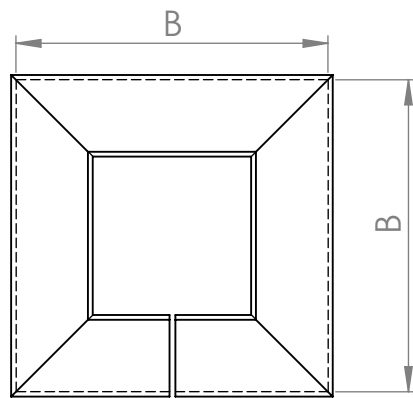

Column Anchor Plate Cover

Material: Polyethylene
 Wall Thickness: 1/8" nominal
 Color: Yellow

In Inches

| Part# | A (inside dimension) | B (inside dimension) | C | D |
|---------|-------------------------|-------------------------|-------|-------|
| APC3-8 | 3 1/8 | 8 1/4 | 2 1/4 | 7 |
| APC3-10 | 3 1/4 | 10 1/4 | 2 1/4 | 6 1/4 |
| APC4-8 | 4 1/8 | 8 1/8 | 2 1/2 | 6 1/2 |
| APC4-10 | 4 | 10 1/2 | 2 1/4 | 6 1/4 |
| APC6-10 | 6 1/8 | 10 1/4 | 2 1/4 | 5 1/2 |
| APC6-12 | 6 | 12 1/2 | 2 | 6 |