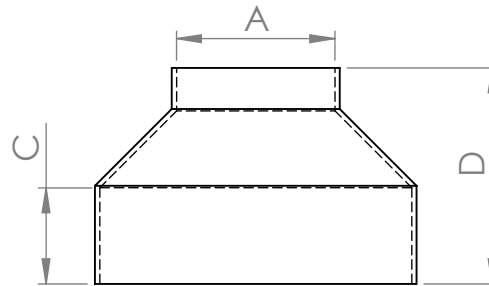

Column Anchor Plate Cover

Material: Polyethylene
 Wall Thickness: 1/8" nominal
 Color: Yellow

In Inches

| Part# | A (inside dimension) | B (inside dimension) | C | D |
|---------|-------------------------|-------------------------|-------|-------|
| APC3-8 | 3 1/8 | 8 1/4 | 2 1/4 | 7 |
| APC3-10 | 3 1/4 | 10 1/4 | 2 1/4 | 6 1/4 |
| APC4-8 | 4 1/8 | 8 1/8 | 2 1/2 | 6 1/2 |
| APC4-10 | 4 | 10 1/2 | 2 1/4 | 6 1/4 |
| APC6-10 | 6 1/8 | 10 1/4 | 2 1/4 | 5 1/2 |
| APC6-12 | 6 | 12 1/2 | 2 | 6 |