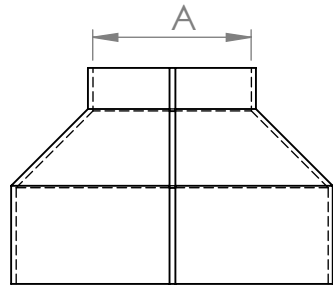

Column Anchor Plate Cover

Material: Polyethylene
 Wall Thickness: 1/8" nominal
 Color: Yellow

In Inches

| Part# | A (inside dimension) | B (inside dimension) | C | D |
|---------|-------------------------|-------------------------|-------|-------|
| APC3-8 | 3 1/8 | 8 1/4 | 2 1/4 | 7 |
| APC3-10 | 3 1/4 | 10 1/4 | 2 1/4 | 6 1/4 |
| APC4-8 | 4 1/8 | 8 1/8 | 2 1/2 | 6 1/2 |
| APC4-10 | 4 | 10 1/2 | 2 1/4 | 6 1/4 |
| APC6-10 | 6 1/8 | 10 1/4 | 2 1/4 | 5 1/2 |
| APC6-12 | 6 | 12 1/2 | 2 | 6 |